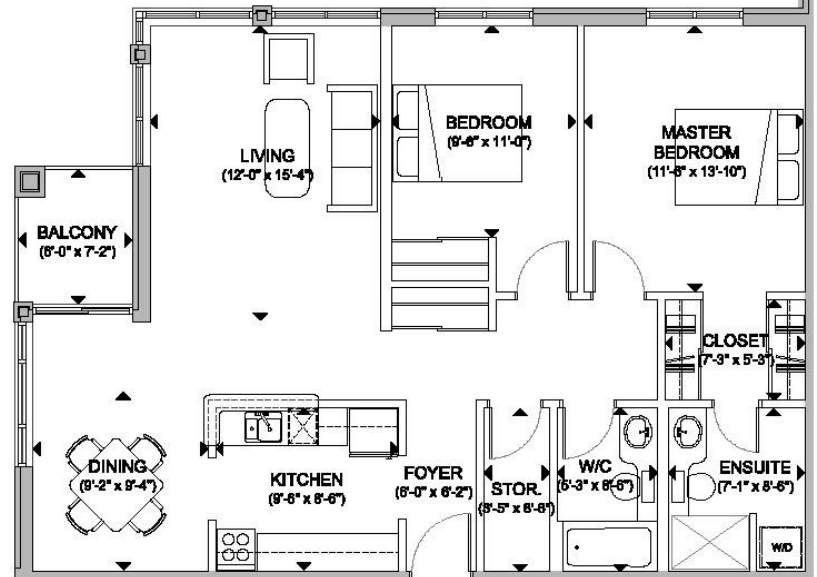

### “Harmony”

2 Bedroom  
(1136 s.f.)

Absolutely stunning design. This unit has 2 bedrooms and 2 full baths. The master bedroom boasts a large closet and ensuite bathroom with laundry area. The walk-through kitchen is open to the dining area and living room with a breakfast bar and elegant lighting. Natural light from the many windows gives off a warm and comforting glow.