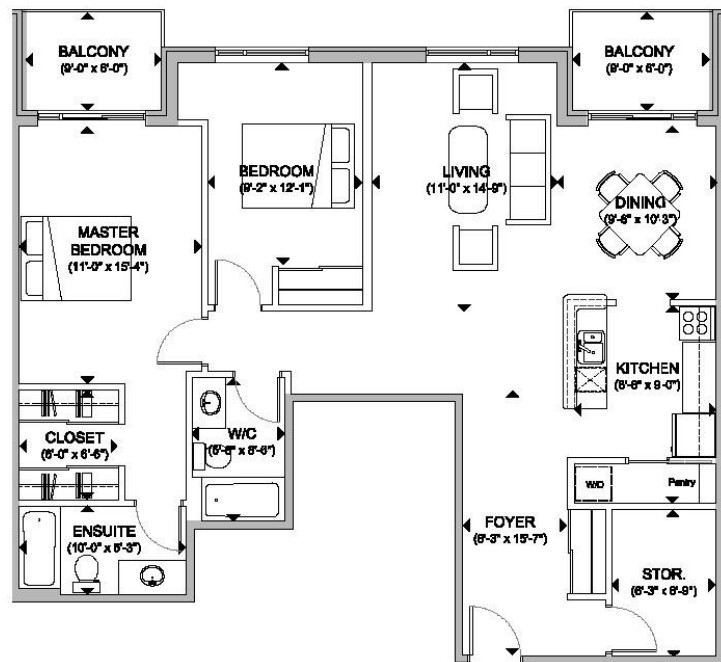

### “Wisdom”

2 Bedroom  
(1260 s.f.)

You will absolutely love this unit. Spacious and an abundance of storage. Over 1200 s.f. of living space with 2 balconies/terraces to enjoy the outdoors. The master bedroom boasts a walk in closet and a full ensuite bath. The open gourmet kitchen with granite counters and stainless steel appliances will inspire you to entertain friends and family.