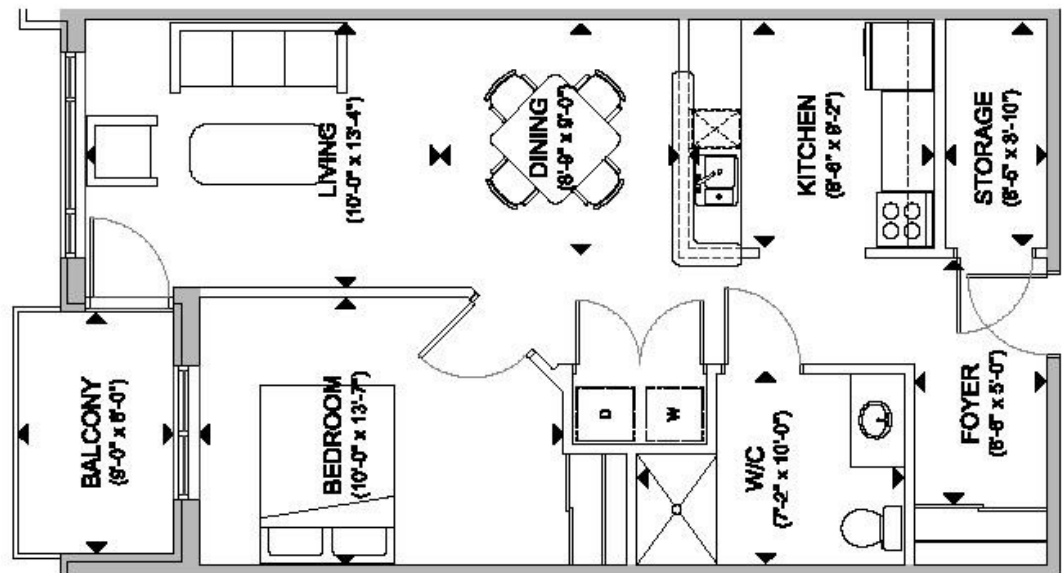

“Serenity”

1 Bedroom
(750 s.f.)

This unit will satisfy even the most scrutinizing Buyer. Comfort and enjoyment is what this unit provides. The open concept design creates an inviting feeling coming home or welcoming guests. The balcony/terrace, with access from either the living room or the bedroom, offers that outdoor access to the fresh fragrance of the forest or the gardens.