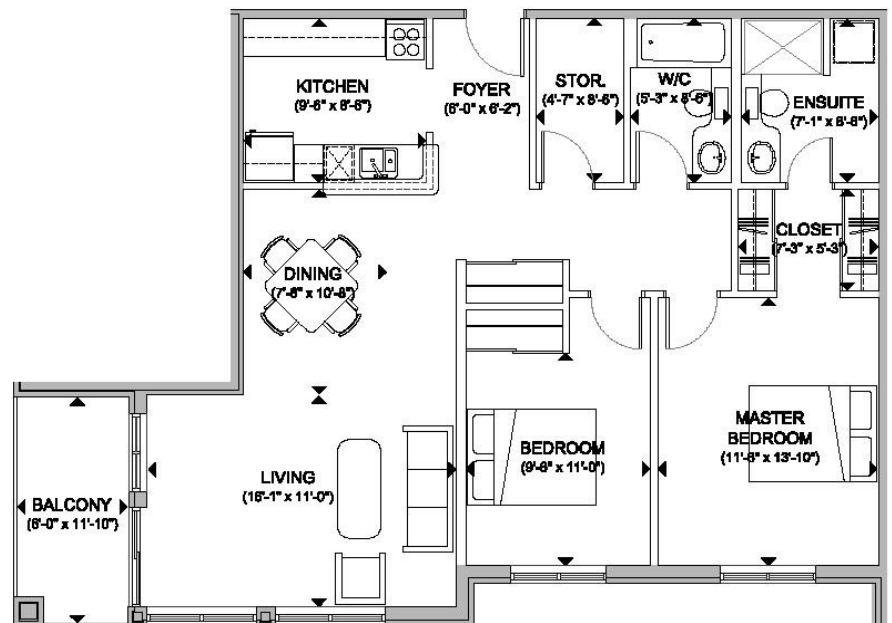

“Patience”

2 Bedroom
(1109 s.f.)

Fabulous design choices in this particular model. Over 1100 s.f. in this 2 bedroom, 2 bathroom unit with full ensuite bath and laundry area. The balcony/terrace area enhances your entertaining options to the outdoors. The style and character that surrounds you will surely bring comfort to your busy life.