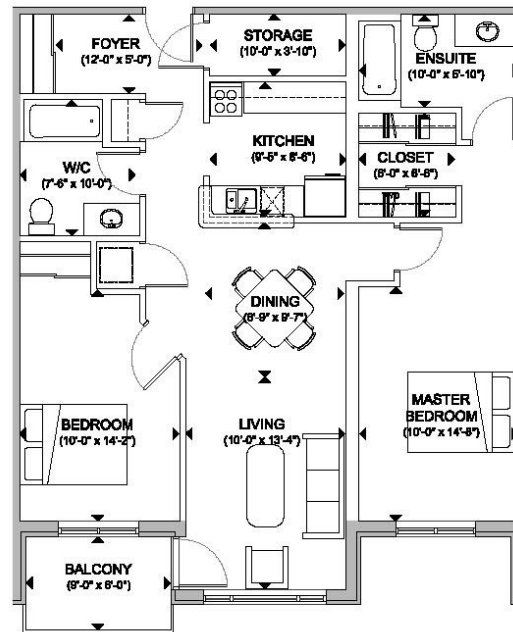

### “Knowledge”

2 Bedroom  
(1104 s.f.)

This spacious 2 bedroom 2 bathroom unit is a delight to offer. Private balcony off the master as well as the shared balcony off the living room and 2nd bedroom. With over 1000 s.f. of living space you'll feel quite at home. Granite countertops and stainless steel appliance package gives this unit a rich and tasteful atmosphere. Spacious, elegant, rich and tasteful.